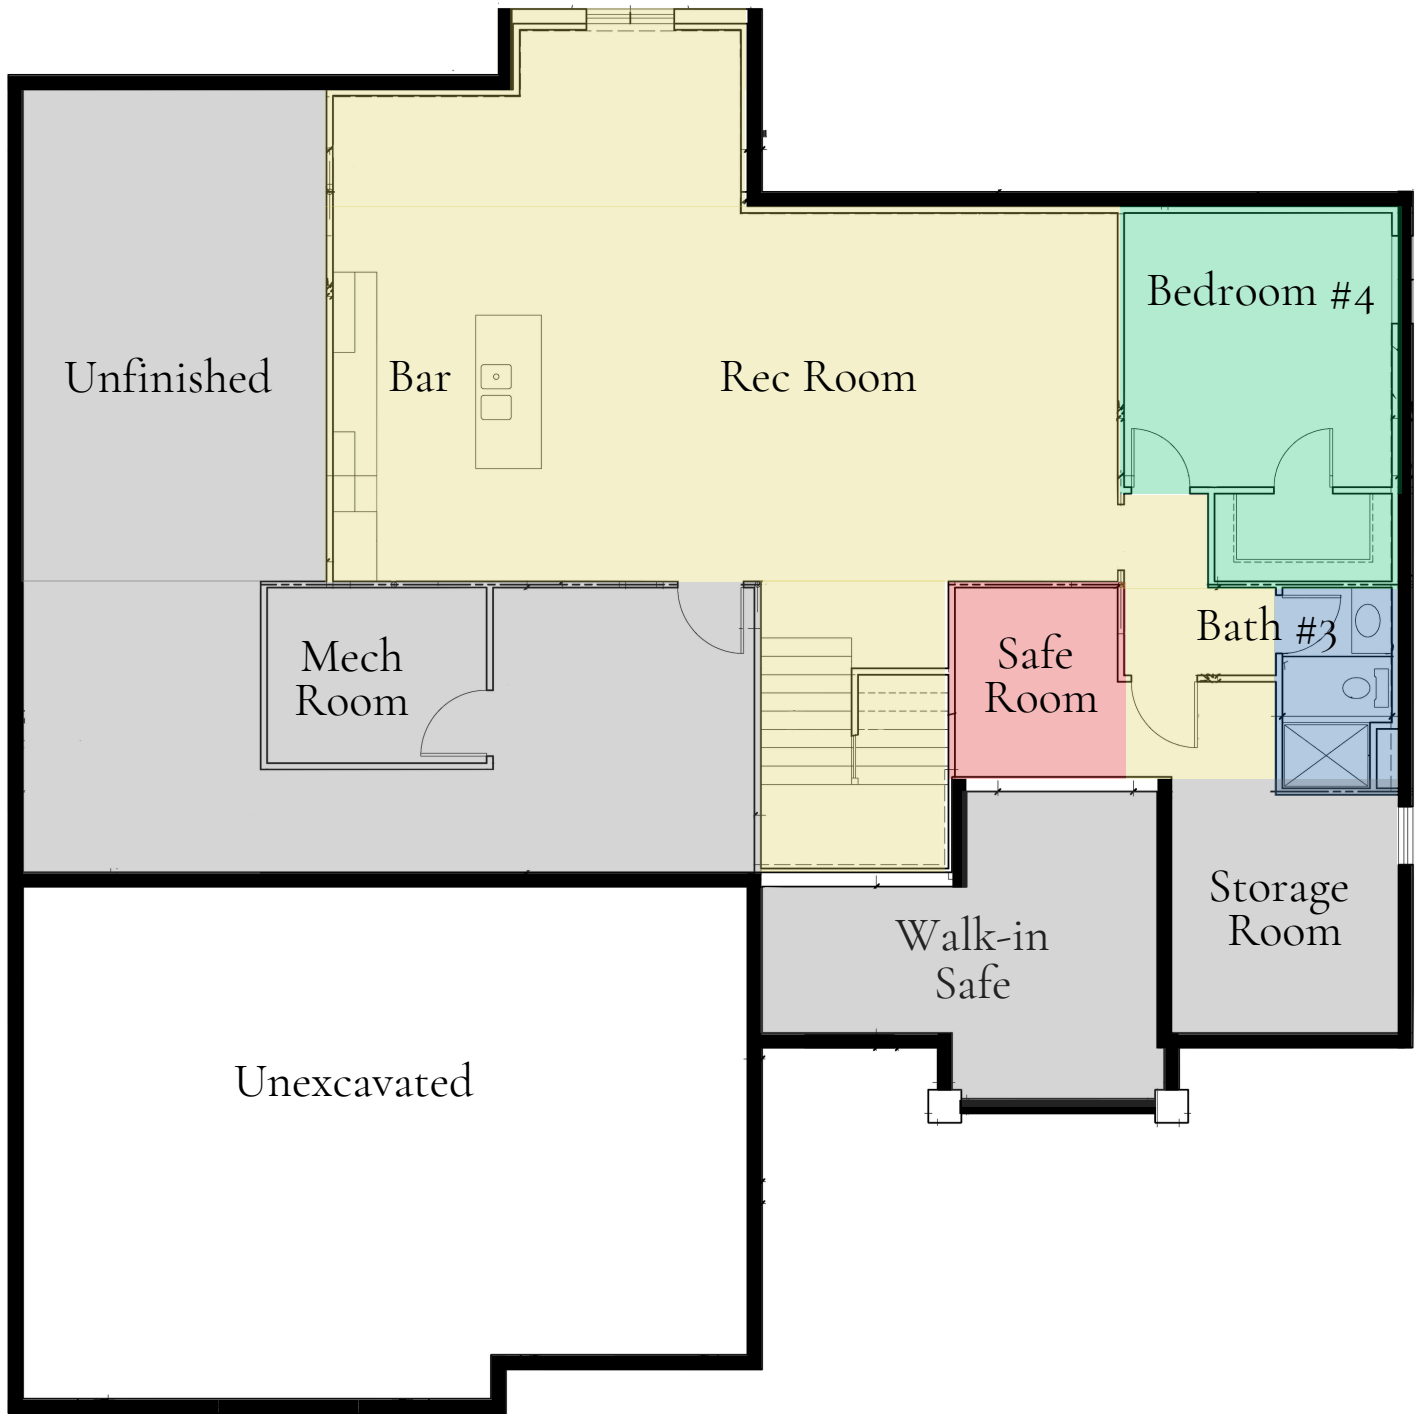

Brindle Plan

Main Level: 2292 sqft

Garage :811 sqft

Brindle Plan

Basement Finished: 1140 sqft