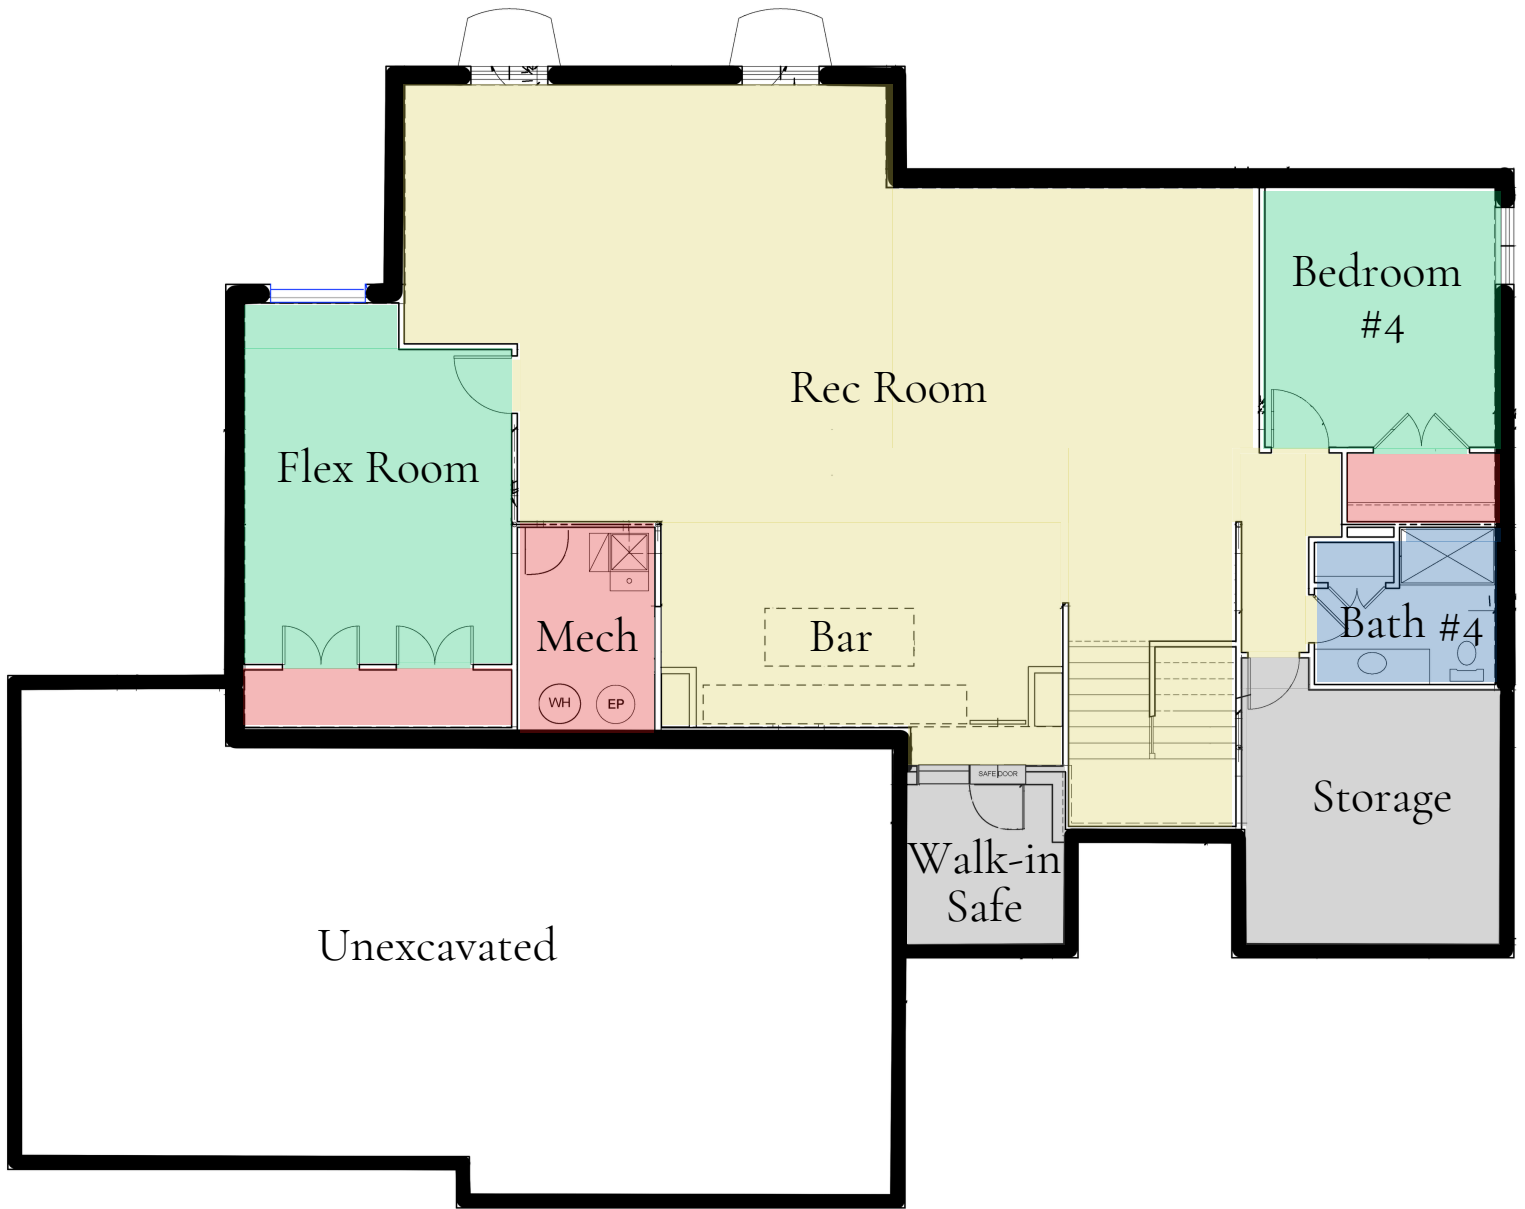

Chase V Plan

Main Level: 2347 sqft

Garage: 1114 sqft

Chase V Plan

Basement Finished: 1818 sqft